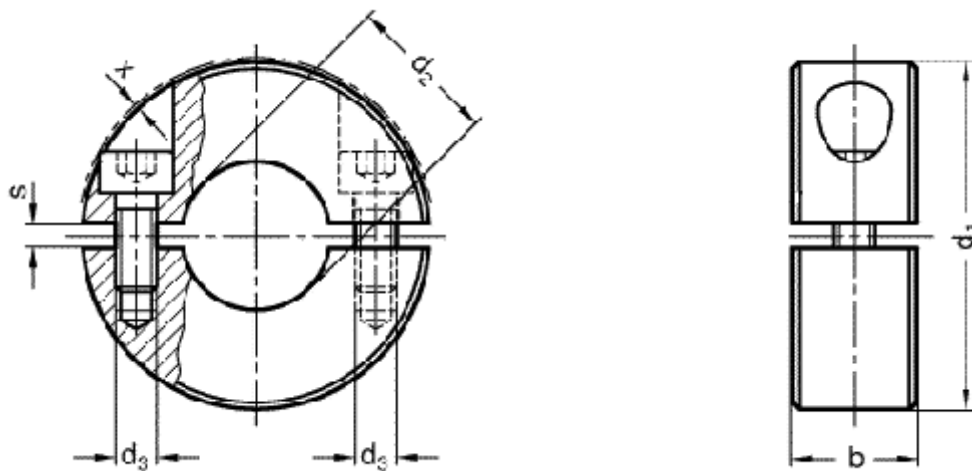

Data Sheet

Article number: 20707248B22NI

Description: E+G Stainless steel split set GN 707.2-48-B22-NI
, 2-pieces

Measures

b = 15
d1 = 48
d2 = B 22
d3 = M5
s = 3
x = 0